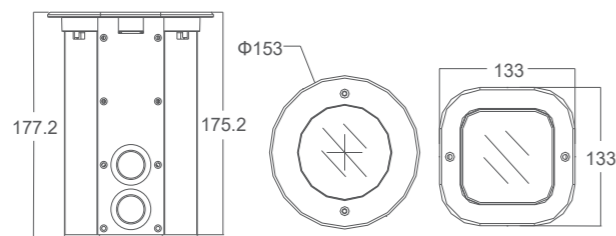

IN-GROUND LIGHT

TERRA 3Q AP784XCET

Designed for in-ground or in-wall installations, the TERRA 9/3 LEDs with customized optics in order to create the optimum in optical performance, delivering both excellent color mixing and high output. The TERRA 9/3 is engineered with internal driver and individual fixture addressing to achieve the dynamic lighting control. All-weather IP67 housing allows the TERRA 9/3 to be installed in a wide range of outdoor/indoor surface washing application.

Light source:

DIMENSIONS

TECHNICAL DATA

PRODUCT	Max.Power	Lumen	Peak Intensity	LED Qty	Optics
TERRA 3Q					
AP784XCET	12W	440lm	4160cd (16°)	3xMultichip RGBW	16°

SPECIFICATIONS

PHOTOMETRIC DATA

AP784XCET